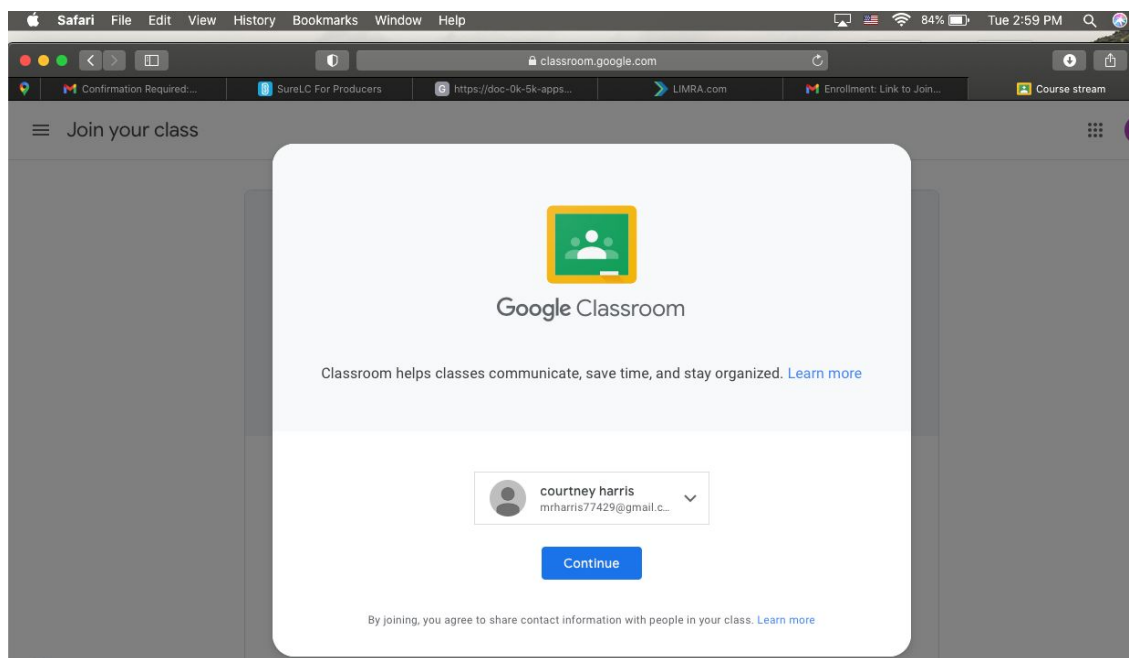

Steps for Accessing The Level 2/Non-Commissioned Course from a Laptop/Desktop

Reminder: This course is accessible via a laptop, tablet, desktop, or mobile phone. To access the course from a **laptop or computer** please follow instructions below.

Steps for accessing the course from a Laptop/Computer

1. Go to **gmail.com** from your Internet's browser.
2. Log into the **gmail account** and check your email for an invitation to join the course. The email should be titled **Enrollment: Link to Join Level 2 Online Course**
3. Click on the link in the email and it should take you to the screen below.